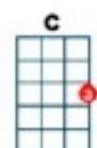

# Bye Bye Love [G]

artist:Everly Brothers writer:Felice and Boudleaux Bryant

Intro:

There goes my [D7] baby with someone [G] new  
[G] She sure looks [D7] happy I sure am [G] blue

Chorus:

[C] Bye bye [G] love [C] bye bye [G] happiness  
 [C] Hello [G] loneliness I think I'm a [D7] gonna [G] cry [G7]  
 [C] Bye bye [G] love [C] bye bye [G] sweet caress  
 [C] Hello [G] emptiness I feel like [D7] I could [G] die  
 [G] Bye bye my [D7] love good[G]bye

There goes my [D7] baby with someone [G] new  
 [G] She sure looks [D7] happy I sure am [G] blue  
 She was my [C] baby till he stepped [D7] in  
 Goodbye to romance that might have [G] been [G7]

Chorus