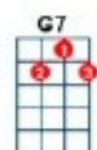

# Bye Bye Love [G]

artist:Everly Brothers writer:Felice and Boudleaux Bryant

Intro:

There goes my [D7] baby with someone [G] new  
[G] She sure looks [D7] happy I sure am [G] blue

Chorus:

[C] Bye bye [G] love [C] bye bye [G] happiness  
 [C] Hello [G] loneliness I think I'm a [D7] gonna [G] cry [G7]  
 [C] Bye bye [G] love [C] bye bye [G] sweet caress  
 [C] Hello [G] emptiness I feel like [D7] I could [G] die  
 [G] Bye bye my [D7] love good[G]bye

There goes my [D7] baby with someone [G] new  
 [G] She sure looks [D7] happy I sure am [G] blue  
 She was my [C] baby till he stepped [D7] in  
 Goodbye to romance that might have [G] been [G7]

Chorus