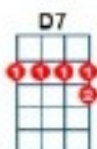

# Bye Bye Love [G]

artist:Everly Brothers writer:Felice and Boudleaux Bryant

Intro:

There goes my [D7] baby with someone [G] new  
[G] She sure looks [D7] happy I sure am [G] blue

Chorus:

[C] Bye bye [G] love [C] bye bye [G] happiness  
 [C] Hello [G] loneliness I think I'm a [D7] gonna [G] cry [G7]  
 [C] Bye bye [G] love [C] bye bye [G] sweet caress  
 [C] Hello [G] emptiness I feel like [D7] I could [G] die  
 [G] Bye bye my [D7] love good[G]bye

There goes my [D7] baby with someone [G] new  
 [G] She sure looks [D7] happy I sure am [G] blue  
 She was my [C] baby till he stepped [D7] in  
 Goodbye to romance that might have [G] been [G7]

Chorus

[G] I'm through with [D7] romance  
 I'm through with [G] love  
 [G] I'm through with [D7] counting the stars a[G]bove  
 And here's the [C] reason that I'm so [D7] free  
 My lovin' [D7] baby is through with [G] me [G7]

Chorus

[G] Bye bye my [D7] love good[G]bye  
 [G] Bye bye my [D7] love good[G]bye