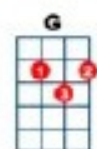

# Bye Bye Love [G]

artist:Everly Brothers writer:Felice and Boudleaux Bryant

Intro:

There goes my [D7] baby with someone [G] new  
[G] She sure looks [D7] happy I sure am [G] blue

Chorus:

[C] Bye bye [G] love [C] bye bye [G] happiness  
 [C] Hello [G] loneliness I think I'm a [D7] gonna [G] cry [G7]  
 [C] Bye bye [G] love [C] bye bye [G] sweet caress  
 [C] Hello [G] emptiness I feel like [D7] I could [G] die  
 [G] Bye bye my [D7] love good[G]bye

There goes my [D7] baby with someone [G] new  
 [G] She sure looks [D7] happy I sure am [G] blue  
 She was my [C] baby till he stepped [D7] in  
 Goodbye to romance that might have [G] been [G7]

Chorus

[G] I'm through with [D7] romance  
 I'm through with [G] love  
 [G] I'm through with [D7] counting the stars a[G]bove  
 And here's the [C] reason that I'm so [D7] free  
 My lovin' [D7] baby is through with [G] me [G7]

Chorus

[G] Bye bye my [D7] love good[G]bye  
 [G] Bye bye my [D7] love good[G]bye