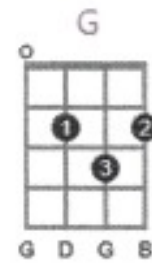

# Edelweiss

**G D7 G C**  
Edelweiss, Edelweiss

**G Em Am D7**  
Every morning you greet me

**G D7 G C**  
Small and White, clean and bright

**G D7 G**  
You look happy to meet me

**D7 G G7**  
Blossom of snow may you bloom and grow

**C A7 D D7**  
Bloom and grow forever

**G D7 G C**  
Edelweiss, Edelweiss

**G D7 G↓**  
Bless my homeland forever

## Strum Patterns:

Basic: Each Chord ↓ ↓ ↓ (three down strums on the first beat of each bar)

Intermediate: ↓ ↓↑↓↑ (Tea, Coffee Coffee) on each bar

Advanced:

Thumb plucks downwards, index and middle fingers pluck upwards simultaneously.  
Thumb-plucks fall on each beat of the bar.

3 = ring  
2 = middle  
1 = index  
T = thumb