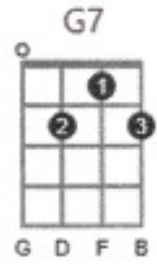

# Edelweiss

**G D7 G C**  
Edelweiss, Edelweiss

**G Em Am D7**  
Every morning you greet me

**G D7 G C**  
Small and White, clean and bright

**G D7 G**  
You look happy to meet me

**D7 G G7**  
Blossom of snow may you bloom and grow

**C A7 D D7**  
Bloom and grow forever

**G D7 G C**  
Edelweiss, Edelweiss

**G D7 G↓**  
Bless my homeland forever

## Strum Patterns:

Basic: Each Chord ↓ ↓ ↓ (three down strums on the first beat of each bar)

Intermediate: ↓ ↓↑↓↑ (Tea, Coffee Coffee) on each bar

Advanced:

Thumb plucks downwards, index and middle fingers pluck upwards simultaneously.  
Thumb-plucks fall on each beat of the bar.

3 = ring  
2 = middle  
1 = index  
T = thumb