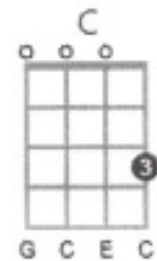

# Edelweiss

**G D7 G C**  
Edelweiss, Edelweiss

**G Em Am D7**  
Every morning you greet me

**G D7 G C**  
Small and White, clean and bright

**G D7 G**  
You look happy to meet me

**D7 G G7**  
Blossom of snow may you bloom and grow

**C A7 D D7**  
Bloom and grow forever

**G D7 G C**  
Edelweiss, Edelweiss

**G D7 G↓**  
Bless my homeland forever

## Strum Patterns:

Basic: Each Chord ↓ ↓ ↓ (three down strums on the first beat of each bar)

Intermediate: ↓ ↓↑↓↑ (Tea, Coffee Coffee) on each bar

Advanced:

Thumb plucks downwards, index and middle fingers pluck upwards simultaneously.  
Thumb-plucks fall on each beat of the bar.

3 = ring  
2 = middle  
1 = index  
T = thumb