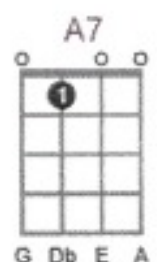

# Edelweiss

**G D7 G C**  
Edelweiss, Edelweiss

**G Em Am D7**  
Every morning you greet me

**G D7 G C**  
Small and White, clean and bright

**G D7 G**  
You look happy to meet me

**D7 G G7**  
Blossom of snow may you bloom and grow

**C A7 D D7**  
Bloom and grow forever

**G D7 G C**  
Edelweiss, Edelweiss

**G D7 G↓**  
Bless my homeland forever

## Strum Patterns:

Basic: Each Chord ↓ ↓ ↓ (three down strums on the first beat of each bar)

Intermediate: ↓ ↓↑↓↑ (Tea, Coffee Coffee) on each bar

Advanced:

Thumb plucks downwards, index and middle fingers pluck upwards simultaneously.  
Thumb-plucks fall on each beat of the bar.

3 = ring  
2 = middle  
1 = index  
T = thumb