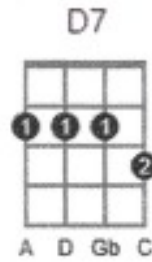

# Edelweiss

**G D7 G C**  
Edelweiss, Edelweiss

**G Em Am D7**  
Every morning you greet me

**G D7 G C**  
Small and White, clean and bright

**G D7 G**  
You look happy to meet me

**D7 G G7**  
Blossom of snow may you bloom and grow

## Strum Patterns:

Basic: Each Chord ↓ ↓ ↓ (three down strums on the first beat of each bar)

Intermediate: ↓ ↓↑↓↑ (Tea, Coffee Coffee) on each bar

Advanced:

Thumb plucks downwards, index and middle fingers pluck upwards simultaneously.  
Thumb-plucks fall on each beat of the bar.

3 = ring  
2 = middle  
1 = index  
T = thumb