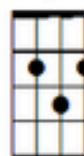

64. Red Light Spells Danger - Top Cats

Intro: [Am] [F] [C] [G]

Am

F

C

G

[Am] You took my heart and turned me on
[F] And now the danger sign is on
[C] Never thought the day would come
When [G] I would feel alone without you

[Am] And now I'm like a child again
[F] Calling out his mama's name
[C] You got me on a ball and chain
[G] Doin' things that I don't want to

[F] I can't stop running to you
[G] Feel love coming through you
[F] Girl, with you beside me
[G] Hold on, heaven guide me

[F] I can't stop running to you
[G] Feel love coming through you
[F] Girl, with you beside me
[G] Hold on, heaven guide me

[C] Red light (*it's a red light baby*) spells [F] danger (*oh that's a danger warning*)
Can't [C] hold out (*can't hold out*) much [G] longer (*oh you gotta help me baby*)
'Cause a [Am] red light (*feel the red light*) it's a [F] warning (*oh it's a danger warning*)
Can't [C] hold out (*can't hold out*) I'm [G] burning (*no no nooooo*)