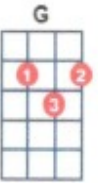

# Walk Of Life

key:C, artist:Dire Straits writer:Mark Knopfler

Dire Straits: [https://www.youtube.com/watch?v=vXJPIYZ77\\_A](https://www.youtube.com/watch?v=vXJPIYZ77_A)

**[C] [F] [G] [F] [G] [C] [F] [G] [F] [G]**

**[C]** Here comes Johnny singing oldies goldies  
**[C]** Be-Bop-A-Lula Baby What I Say  
**[C]** Here comes Johnny singing I Gotta Woman  
**[C]** Down in the tunnels trying to make it pay

**[F]** He got the action he got the motion **[C]** oh yeah the boy can play  
**[F]** Dedication devotion **[C]** turning all the night time into the day  
**[C]** He do the song about the sweet lovin' **[G]** woman  
He do the **[C]** song about the **[F]** knife  
He do the **[C]** walk **[G]** He do the walk of **[F]** life  
**[G]** He do the walk of **[C]** life {riff} **[C] [F] [G] [F] [G]**

**[C]** Here comes Johnny and he'll tell you the story  
**[C]** Hand me down my walkin' shoes  
**[C]** Here come Johnny with the power and the glory  
**[C]** Backbeat the talkin' blues

**[F]** He got the action he got the motion **[C]** oh yeah the boy can play  
**[F]** Dedication devotion **[C]** turning all the night time into the day  
**[C]** He do the song about the sweet lovin' **[G]** woman  
He do the **[C]** song about the **[F]** knife  
He do the **[C]** walk **[G]** He do the walk of **[F]** life  
**[G]** He do the walk of **[C]** life (riff) **[C] [F] [G] [F] [G]**